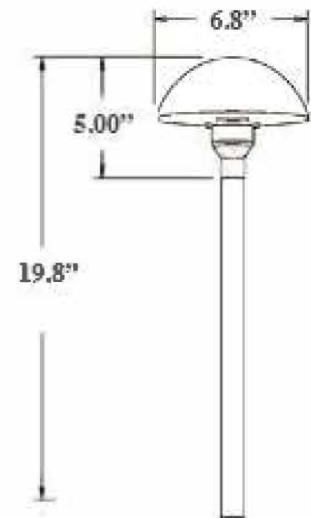

Model #	Light Output		
PL800 LED	(blank)	3000K Warm White	
	2700K	2700K Warm White	
	5000K	5000K Neutral White	
	AMB	Amber	
	BLU	Blue	
	RBL	Royal Blue	
	GRN	Green	
	RED	Red	

Intertek